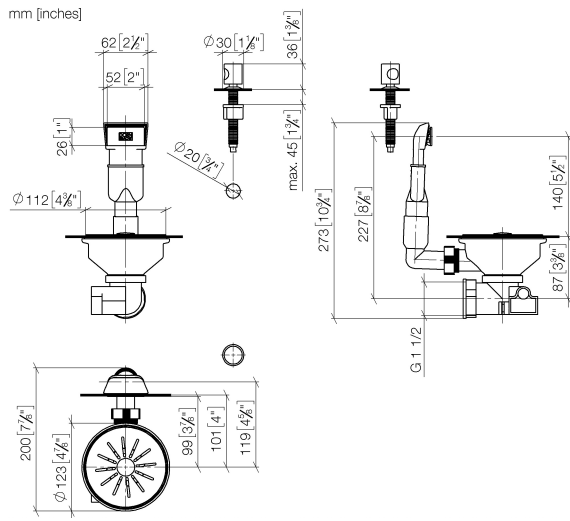

Pop-up waste and overflow with knob - Stainless Steel

10 405 003

- 3½" strainer waste valve
- pull knob with Bowden cable
- concealed overflow
- strainer insert

Only suitable for combining with polished high-grade steel kitchen sinks.

Pop-up waste and overflow with knob - Stainless Steel

10 405 003

Pop-up waste and overflow with knob - Stainless Steel

10 405 003

Spare parts list

No.	Item Number	Name	Quantity used	Delivery time
1	90 11 01 201 06-85	cover	1	60
2	90 11 01 201 01 90	plug	1	60
3	90 11 01 201 07-85	connection	1	2
4	90 11 01 201 08-85	casing (completely)	1	2
5	90 11 01 201 02 90	pipng	1	60