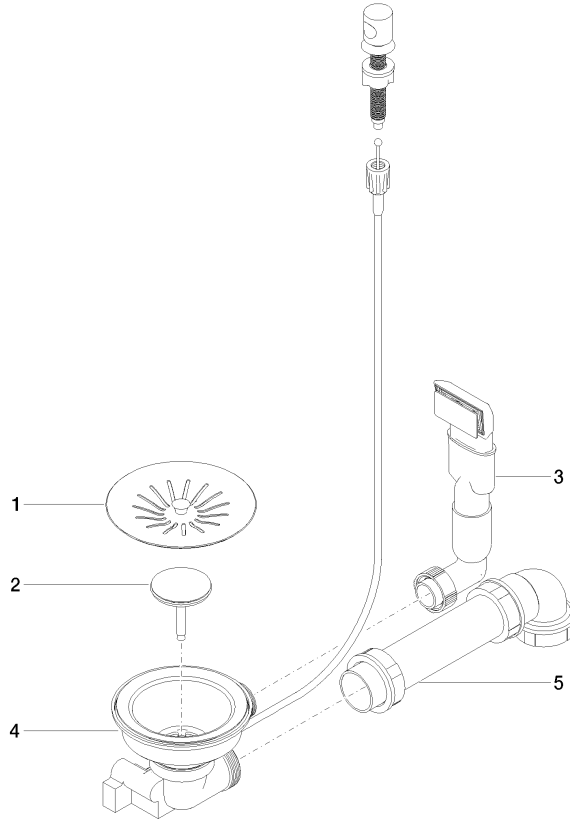

Pop-up waste and overflow with knob - Stainless Steel

10 405 003

- 3½" strainer waste valve
- pull knob with Bowden cable
- concealed overflow
- strainer insert

Only suitable for combining with polished high-grade steel kitchen sinks.

Pop-up waste and overflow with knob - Stainless Steel

10 405 003

Pop-up waste and overflow with knob - Stainless Steel

10 405 003

Spare parts list

No.	Item Number	Name	Quantity used	Delivery time
1	90 11 01 201 06-85	cover	1	60
2	90 11 01 201 01 90	plug	1	60
3	90 11 01 201 07-85	connection	1	2
4	90 11 01 201 08-85	casing (completely)	1	2
5	90 11 01 201 02 90	pipng	1	60